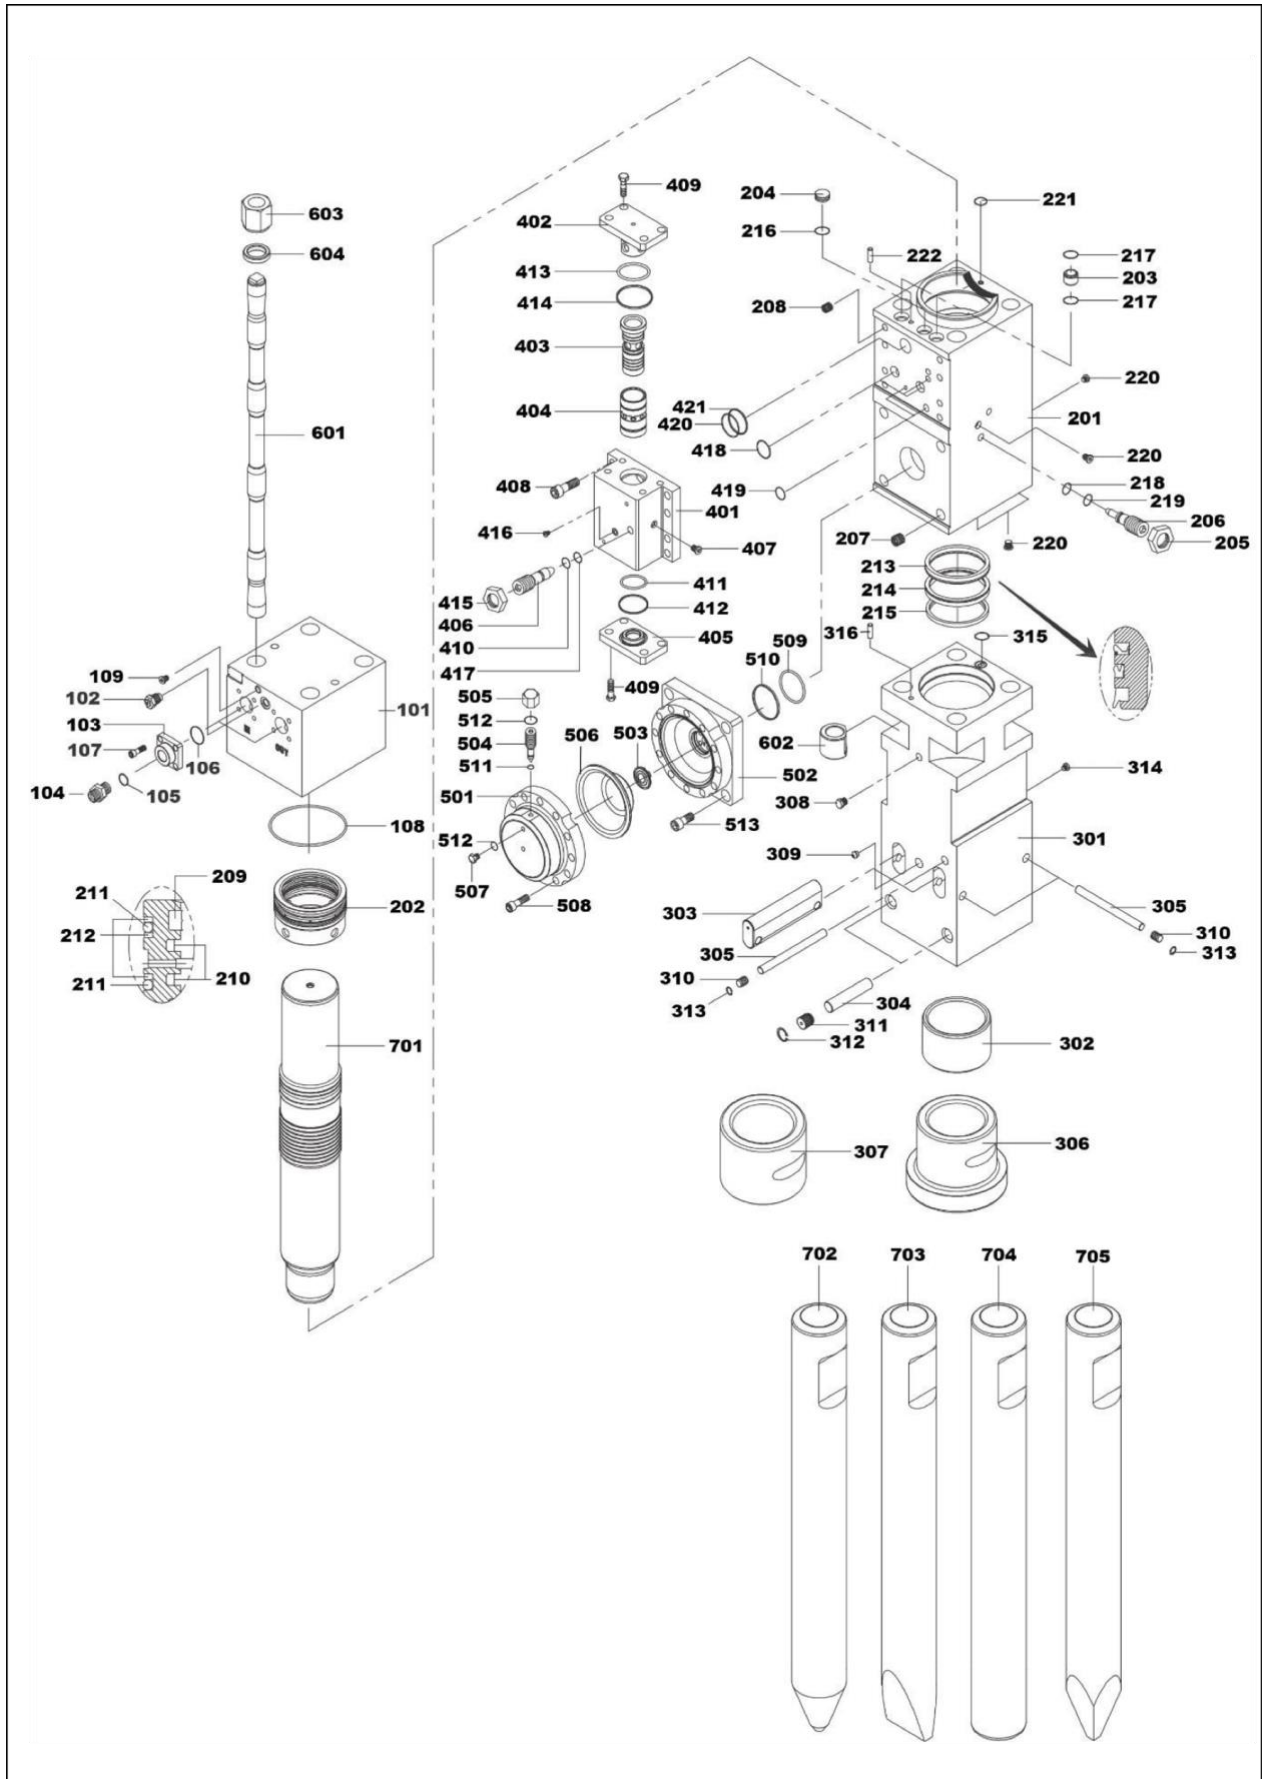

V31GS Hammer Assembly

V31GS Hammer Assembly Parts List

No.	Part No.	Part Name	Qty	Note
	A2506700	Hammer Assembly	1	Standard
	A250670B	Hammer Assembly	1	Anti Blank Fire
	A2506710	Back Head Assembly	1	
101	A2506490	Back Head	1	
102	A3006590	Gas Charging Valve Assembly	1	
103	A2006480	Flange	2	
104	A2706320	Adapter	2	
105	A2007140	O-Ring	2	
106	B6007330	O-Ring	2	
107	SB1415035	Socket Bolt	8	
108	A2507010	O-Ring	1	
109	B4006910	Socket Plug	1	
	A2506720	Cylinder Assembly	1	Standard
	A250672B	Cylinder Assembly	1	Anti Blank Fire
201	A2506920	Cylinder	1	Standard
	A2506830	Cylinder	1	Anti Blank Fire
202	A2506040	Seal Housing	1	
203	A2506250	Connection Bush	2	
204	A2506260	Plug Bush	1	
205	A3006320	Adjust Nut	2	
206	A3006330	Adjust Bolt 2	1	
207	A3006380	Heli Coil	4	
208	A3006390	Heli Coil	8	
209	A2507020	Gas Seal	1	
210	A2507030	Step Seal	2	
211	A2507050	O-Ring	2	
212	A2507060	Backup Ring	3	
213	A2507160	Buffer Ring	1	
214	A2507440	U-Packing	1	
215	A2507170	Wiper	1