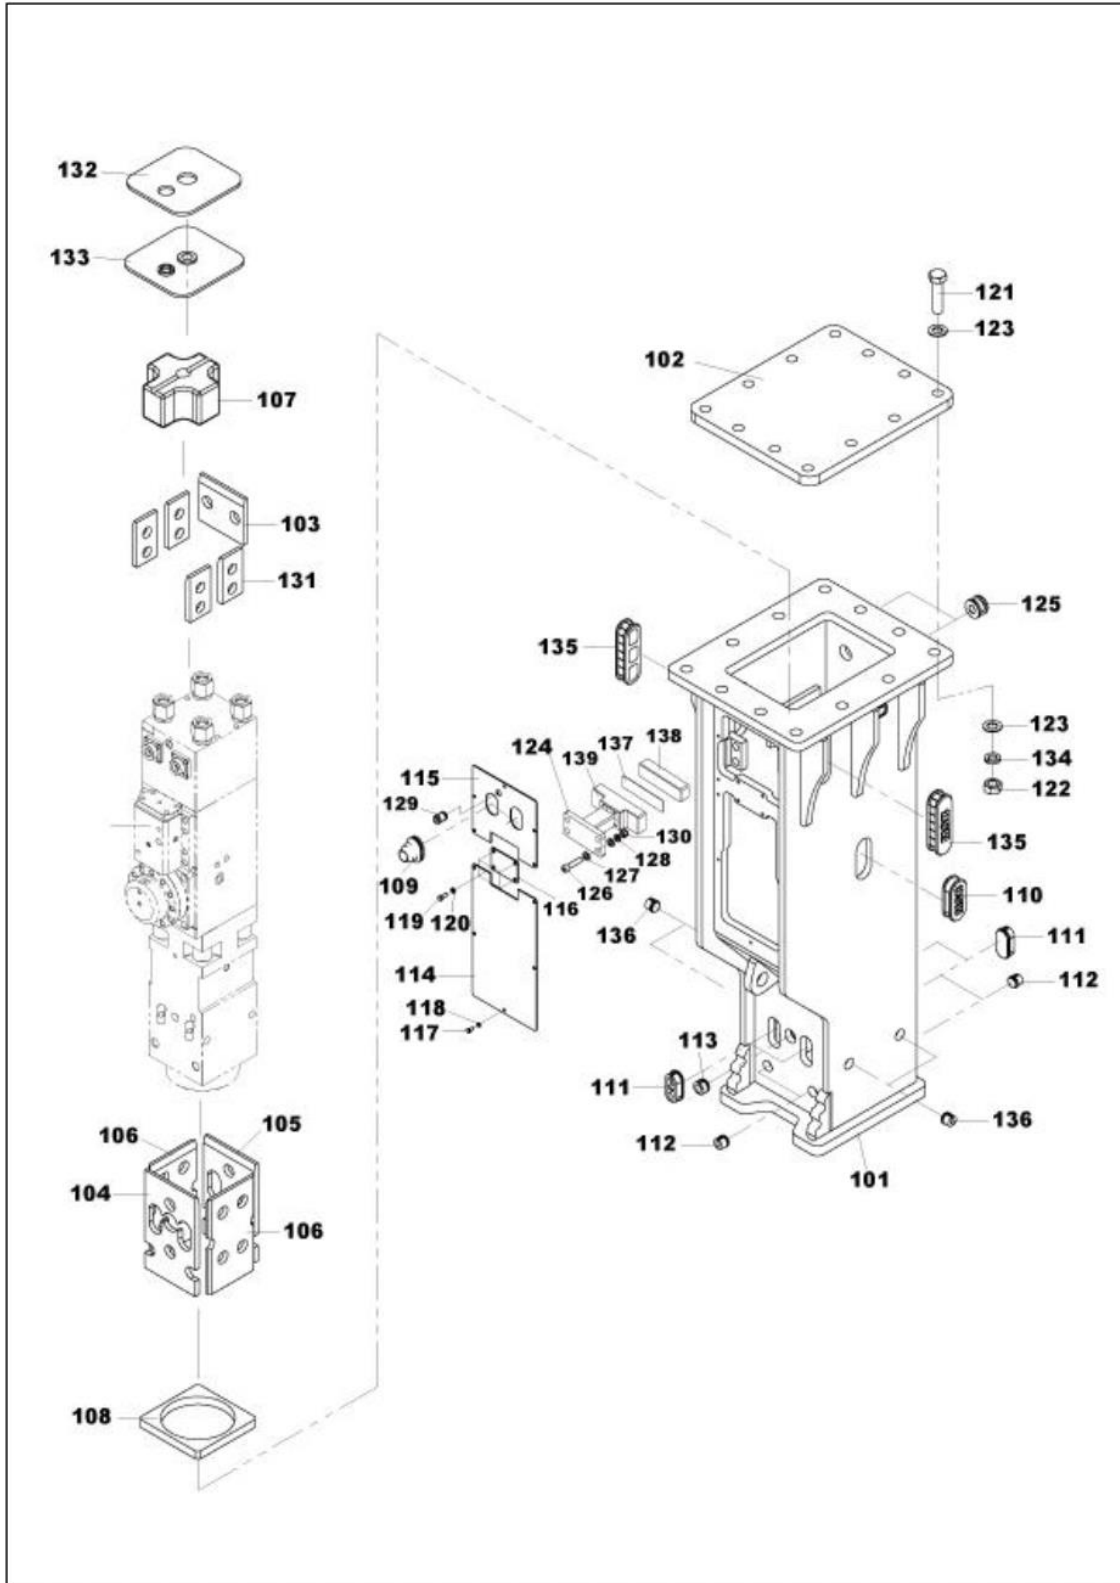

**VULCAN**  
ATTACHMENTS

Hydraulic Breaker

Vulcan V31GS

**PARTS MANUAL**

# Parts List

## V31GS Housing Parts List

No.	Part No.	Part Name	Q'ty	Note
	A2503100	Hammer Assembly	1	
101	A2503710	Housing W.A.	1	
102	A2502010	Top Plate	1	
103	A2002020	Wearing Plate	4	
104	A2502030	Wearing Plate	1	
105	A2502040	Wearing Plate	1	
106	A2500160	Wearing Plate (Old)	2	
107	A2500180	Top Buffer	1	
108	A2500190	Base Buffer	1	
109	A2000210	Rubber (In, Out)	2	
110	A3000220	Rubber Plug	2	
111	B2000110	Rubber Plug	4	
112	B4000130	Rubber Plug	4	
113	B3200040	Rubber (Grease)	1	
114	A25V2630	Cover Plate 2	1	
115	A250V2630	Cover Plate 1	1	
116	A3003690	Cover Plate 3	1	
117	HB1015020	Hex Bolt	10	
118	SW100000	Spring Washer	10	
119	HB1217530	Hex Bolt	4	
120	SW120000	Spring Washer	4	
121	HB3640150	Hex Bolt	12	
122	HN364000	Nut	12	
123	PW360000	Plate Washer	24	
124	A2504750	Block W.A.	1	
125	B400W270	Rubber Plug	2	
126	SB2430100	Socket Bolt	4	
127	PW240000	Plain Washer	8	
128	SW240000	Spring Washer	4	
129	B4000140	Rubber Plug	1	

No.	Part No.	Part Name	Q'ty	Note
130	NN243000	Nylon Nut	4	
131	A2502360	Wearing Plate	4	
132	A2002370	Top Wearing Plate	1	
133	A2002380	Top Plate Assembly	1	
134	SW360000	Spring Washer	12	
135	A2202620	Rubber Plug	2	
136	B6000130	Rubber Plug	4	
137	A2504780	Shim Plate	1	
138	A2504790	Side Buffer	1	
139	A2504770	Buffer Block	1	