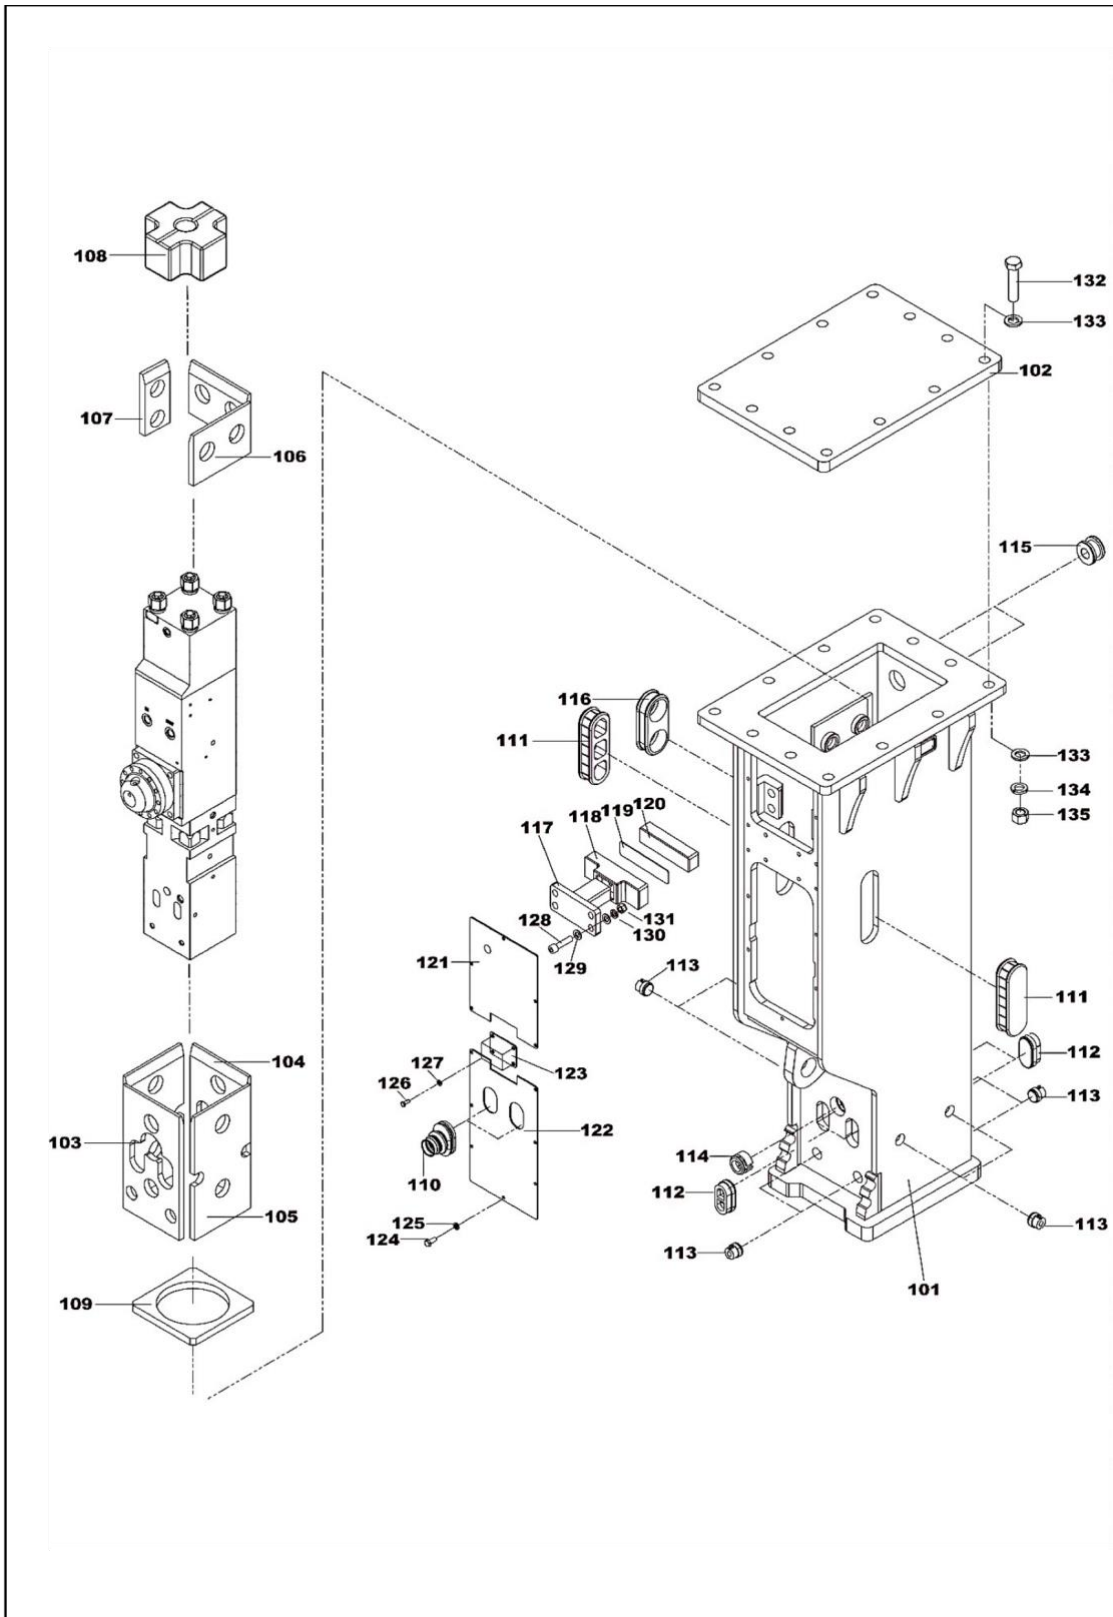

VULCAN
ATTACHMENTS

Hydraulic Breaker

Vulcan V12GS

PARTS MANUAL

Parts List

V12GS Housing

V12GS Housing Parts List

No.	Part No.	Part Name	Q'ty	Note
	A1200520	Housing Total Ass'y	1	
101	A1200540	Housing Weld Ass'y	1	
102	A1202010	Top Plate	1	
103	A1202020	Wearing Plate	1	
104	A1202030	Wearing Plate	1	
105	A1202040	Wearing Plate	2	
106	A1202050	Wearing Plate	2	
107	A1202360	Wearing Plate	1	
108	A1206330	Top Buffer	1	
109	A1200190	Base Buffer	1	
110	A1200200	Rubber (In, Out)	2	
111	A1201160	Rubber Plug	2	
112	A1201160	Rubber Plug	4	
113	A120117	Rubber Plug	8	
114	B3200040	Rubber (Grease)	1	
115	B400W270	Rubber Plug	2	
116	A2000220	Rubber Plug	1	
117	A12303910	Block W.A	1	
118	A1203930	Buffer Block	1	
119	A1203940	Shim Plate	2	
120	A12013950	Side Buffer	1	
121	A1201800	Cover Plate - 1	1	
122	A1202640	Cover Plate - 2	1	
123	A3003690	Cover Plate - 3	1	
124	HB1015020	Hex. Bolt	12	
125	SW100000	Spring Washer	12	
126	HB1217530	Hex. Bolt	4	
127	SW120000	Spring Washer	4	
128	SB1825090	Socket Bolt	4	
129	PW180000	Plain Washer	8	

No.	Part No.	Part Name	Q'ty	Note
130	SW180000	Spring Washer	4	
131	NN182500	Nylon Lock Nut	4	
132	HB2430110	Hex. Bolt	12	
133	PW240000	Plain Washer	24	
134	SW240000	Spring Washer	12	
135	NN243000	Nylon Lock Nut	12	>