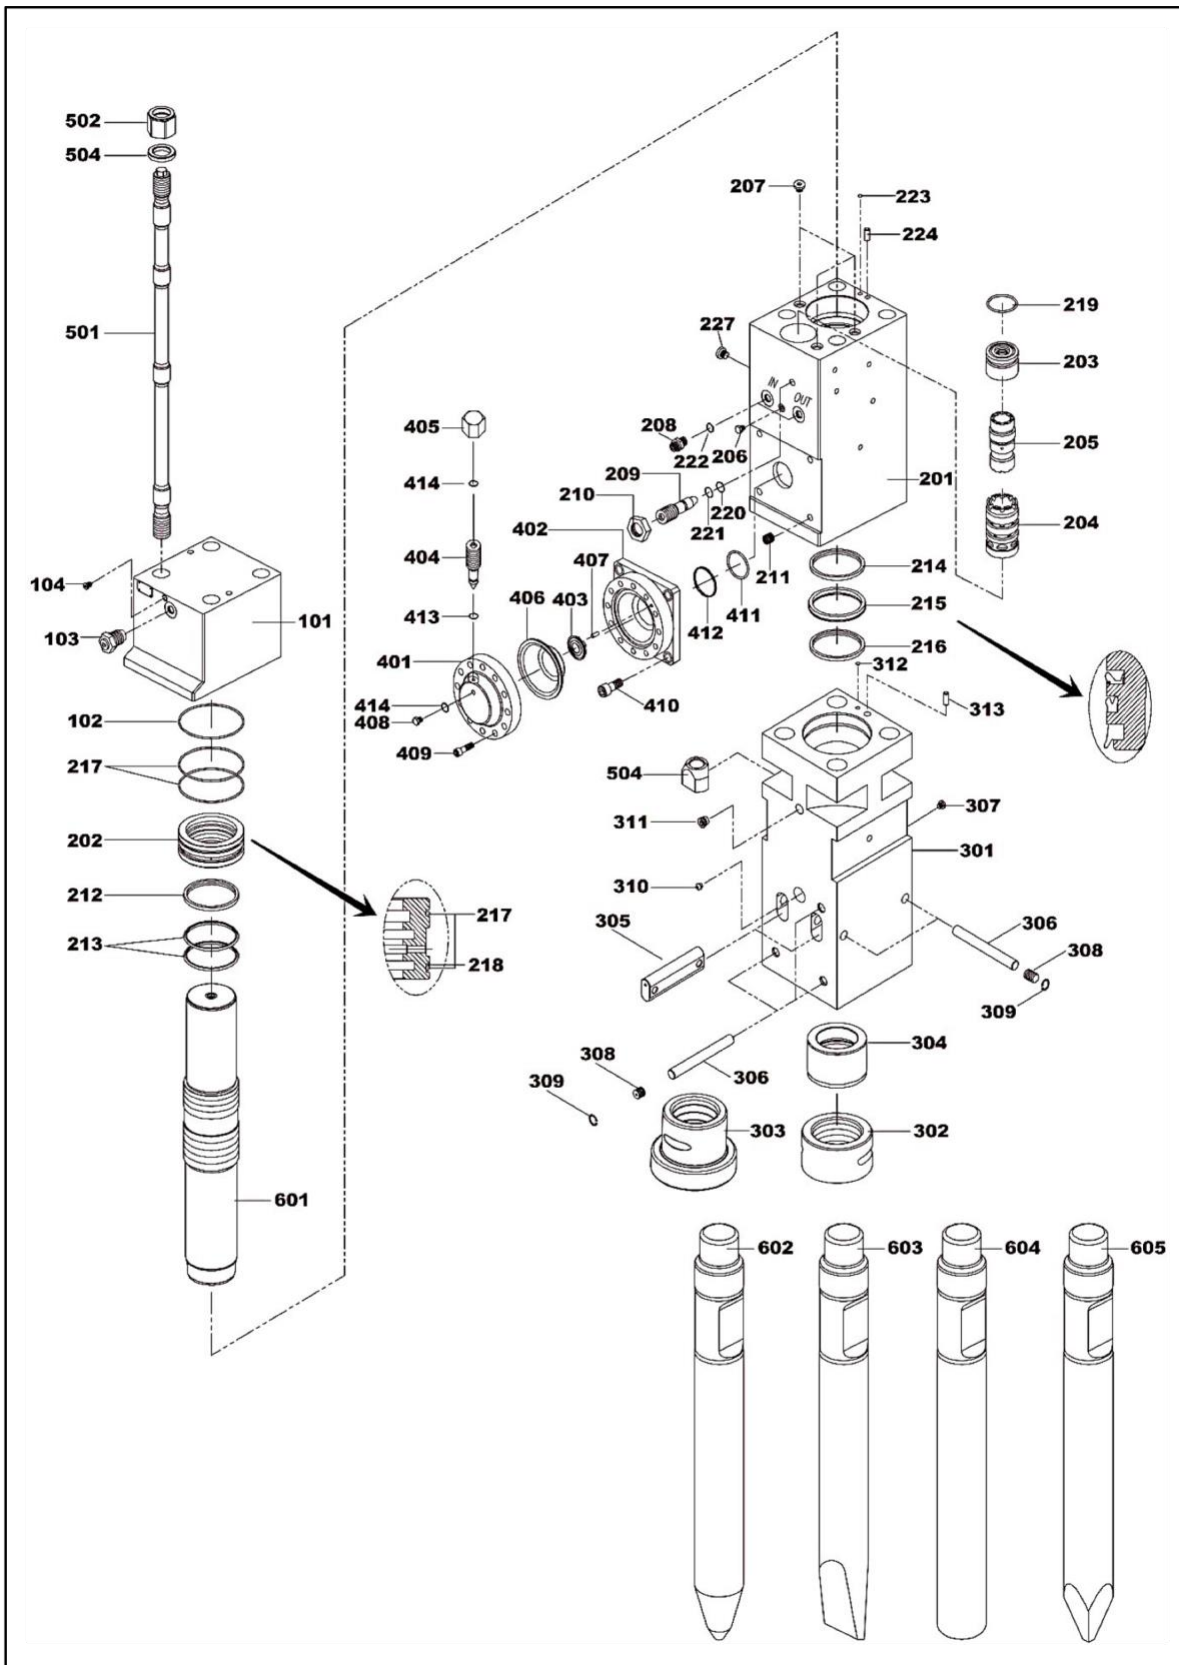

V12GS Hammer Assembly

V12GS Hammer Assembly Parts List

No.	Part No.	Part Name	Q'ty	Note
	A120660A	Hammer Total Ass'y	1	
	A1206610	Back Head Sub Ass'y	1	
101	A1206500	Back Head	1	
102	A1207010	O-Ring	1	
103	A3006590	Gas Charging V/V Ass'y	1	
104	B4006910	Socket Plug	1	
	A120662A	Cylinder Sub Ass'y	1	
201	A1206720	Cylinder	1	
202	A1206100	Seal Housing	1	
203	A1206170	Valve Plug	1	
204	A1206200	Oper. Valve Guide	1	
205	A1206180	Oper. Valve Spool	1	
206	B4006450	Socket Plug	1	
207	B2506520	Socket Plug	4	
208	B1306320	Adapter	2	
209	A1206330	Adjust Bolt	1	
210	HN161500	Hex But	1	
211	A3006390	Heli-Coil	4	
212	A1207020	Gas Seal	1	
213	A1207030	Step Seal	2	
214	A1207110	Buffer Ring	1	
215	A1207120	U-Packing	1	
216	A1207130	Wiper	1	
217	A1207010	O-Ring	2	
218	A1207090	Backup Ring	1	
219	A1207070	O-Ring	1	
220	A1206310	O-Ring	1	
221	A1206320	Backup Ring	1	
222	A2007110	O-Ring	2