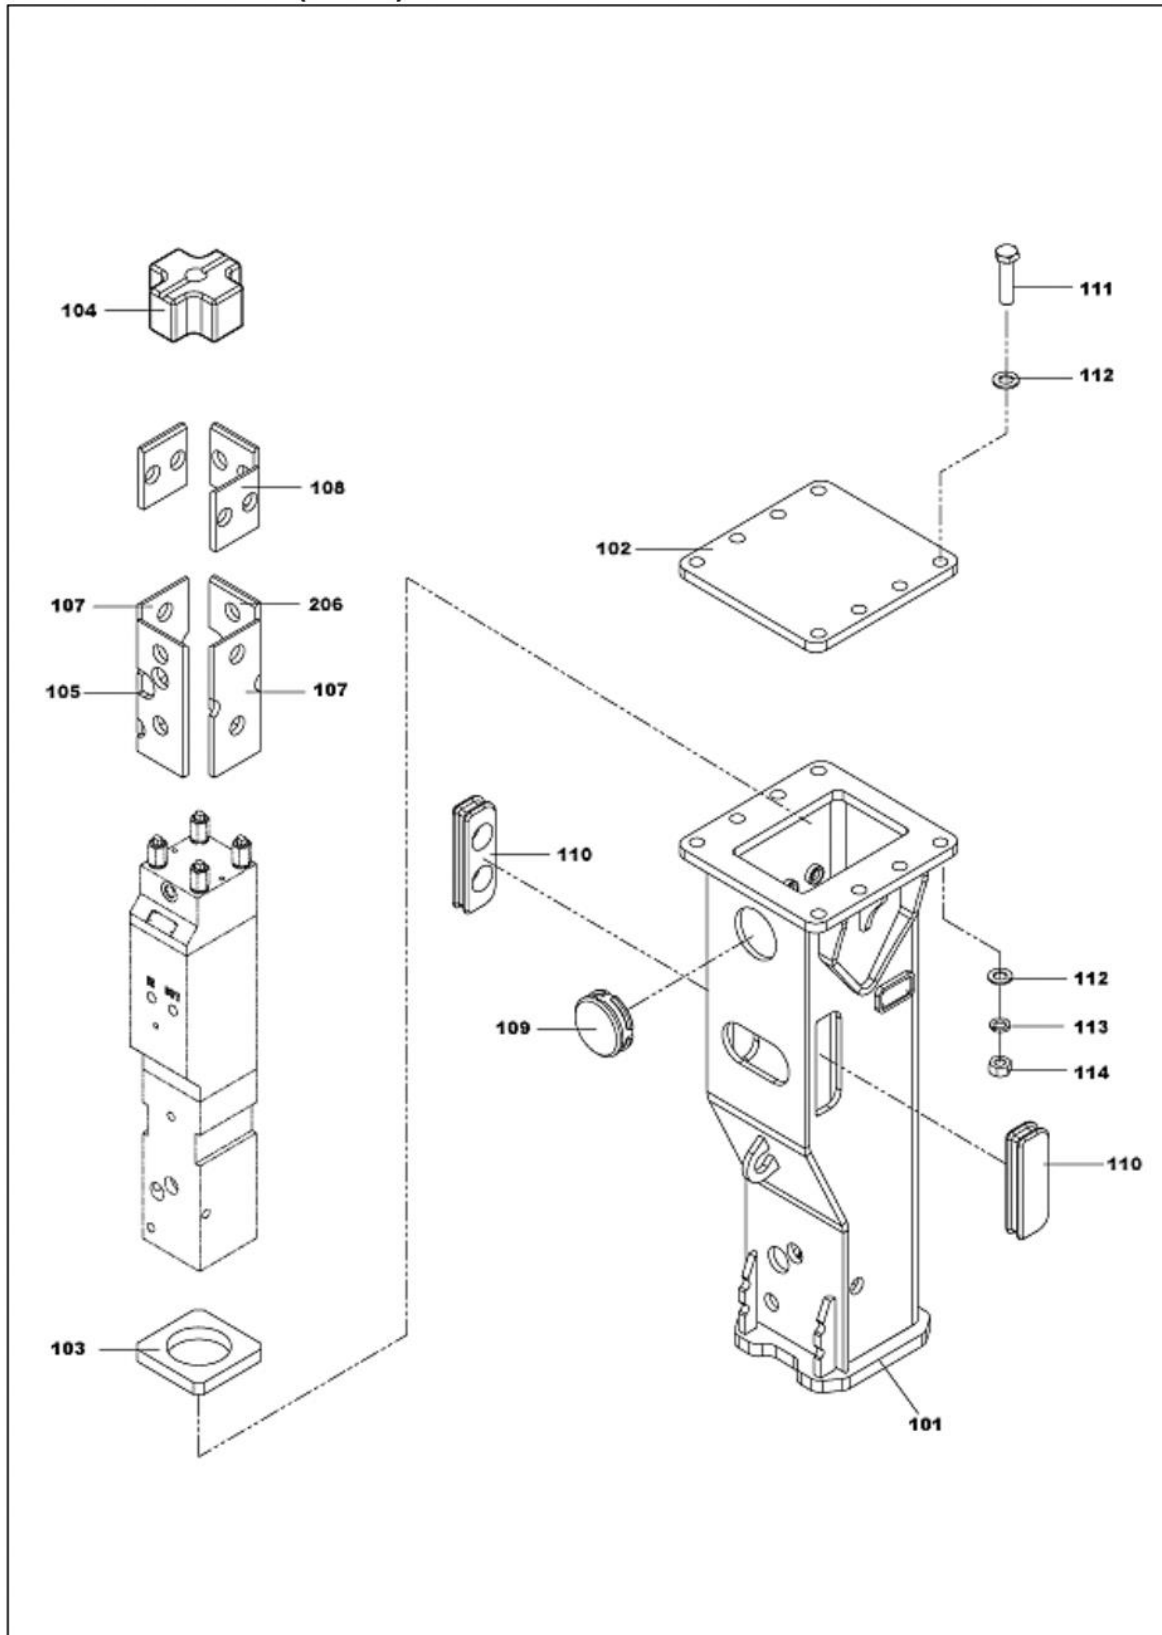

VULCAN
ATTACHMENTS

Hydraulic Breaker

Vulcan V4GS

PARTS MANUAL

7. Parts List

7.1 V4GS Housing

V4GS Housing Parts List

No.	Part No.	Part Name	Q'ty	Note
	A0400000	HOUSING TOTAL ASS'Y	1	
101	A0402000	HOUSING W.A.	1	
102	A0402030	TOP PLATE	1	
103	A0402130	BASE BUFFER	1	
104	A0602150	TOP BUFFER	1	
105	A0402100	WEARING PLATE	1	
106	A0402110	WEARING PLATE	1	
107	A0402120	WEARING PLATE	2	
108	A0302140	WEARING PLATE	3	
109	A0602180	FRONT RUBBER	1	
110	A0602190	SIDE RUBBER	2	
111	HB1825080	HEX. BOLT	8	
112	PW180000	PLAIN WASHER	16	
113	SW180000	SPRING WASHER	8	
114	NN182500	NYLON LOCK NUT	8	

7.2 V4GS Hammer Assembly

V4GS Hammer Assembly Parts List

No.	Part No.	Part Name	Q'ty	Note
	A0406000	HAMMER TOTAL ASS'Y	1	
	A0406510	BACK HEAD SUB ASS'Y	1	
101	A0406010	BACK HEAD	1	
102	A3006590	GAS CHARGING V/V ASS'Y	1	
	A0406520	CYLINDER SUB ASS'Y	1	
201	A0406230	CYLINDER	1	
202	A0406040	SEAL HOUSING	1	
203	A0406090	VALVE PLUG	1	
204	A0406220	OPER. VALVE GUIDE	1	
205	A0406080	OPER. VALVE SPOOL	1	
206	B4006450	SOCKET PLUG	4	
207	A0206180	ADAPTER	2	
208	A0207070	O-RING	2	
209	A0407020	GAS SEAL	1	
210	A0407030	STEP SEAL	1	
211	A0407040	U-PACKUNG	1	
212	A0407050	WIPER	1	
213	B4007240	O-RING	2	
214	A0407060	O-RING	1	
215	B4007310	O-RING	1	
216	B4006370	GUIDE PIN	1	
	A0406530	FRONT HEAD SUB ASS'Y	1	
301	A0406050	FRONT HEAD	1	
302	A0406060	TOOL BUSHING	1	
303	A0406130	TOOL PIN	1	
304	SP160080	SPRING PIN	2	
305	B4006910	SOCKET PLUG	1	
306	B4006560	GREASE NIPPLE	1	
307	B4006370	GUIDE PIN	1	

No.	Part No.	Part Name	Q'ty	Note
	A0406100K	SIDE ROD SUB ASS'Y	4	
401	A0406100	SIDE ROD	4	
402	A0406110	SIDE ROD NUT	4	
403	A0406120	SIDE ROD WASHER	4	
501	A0406030	PISTON	1	
502	A0406140	TOOL – CONE	1	OPTION
503	A0406150	TOOL – CHISEL	1	OPTION
504	A0406160	TOOL – BLUNT	1	OPTION
505	A0406300	TOOL – MOIL	1	OPTION