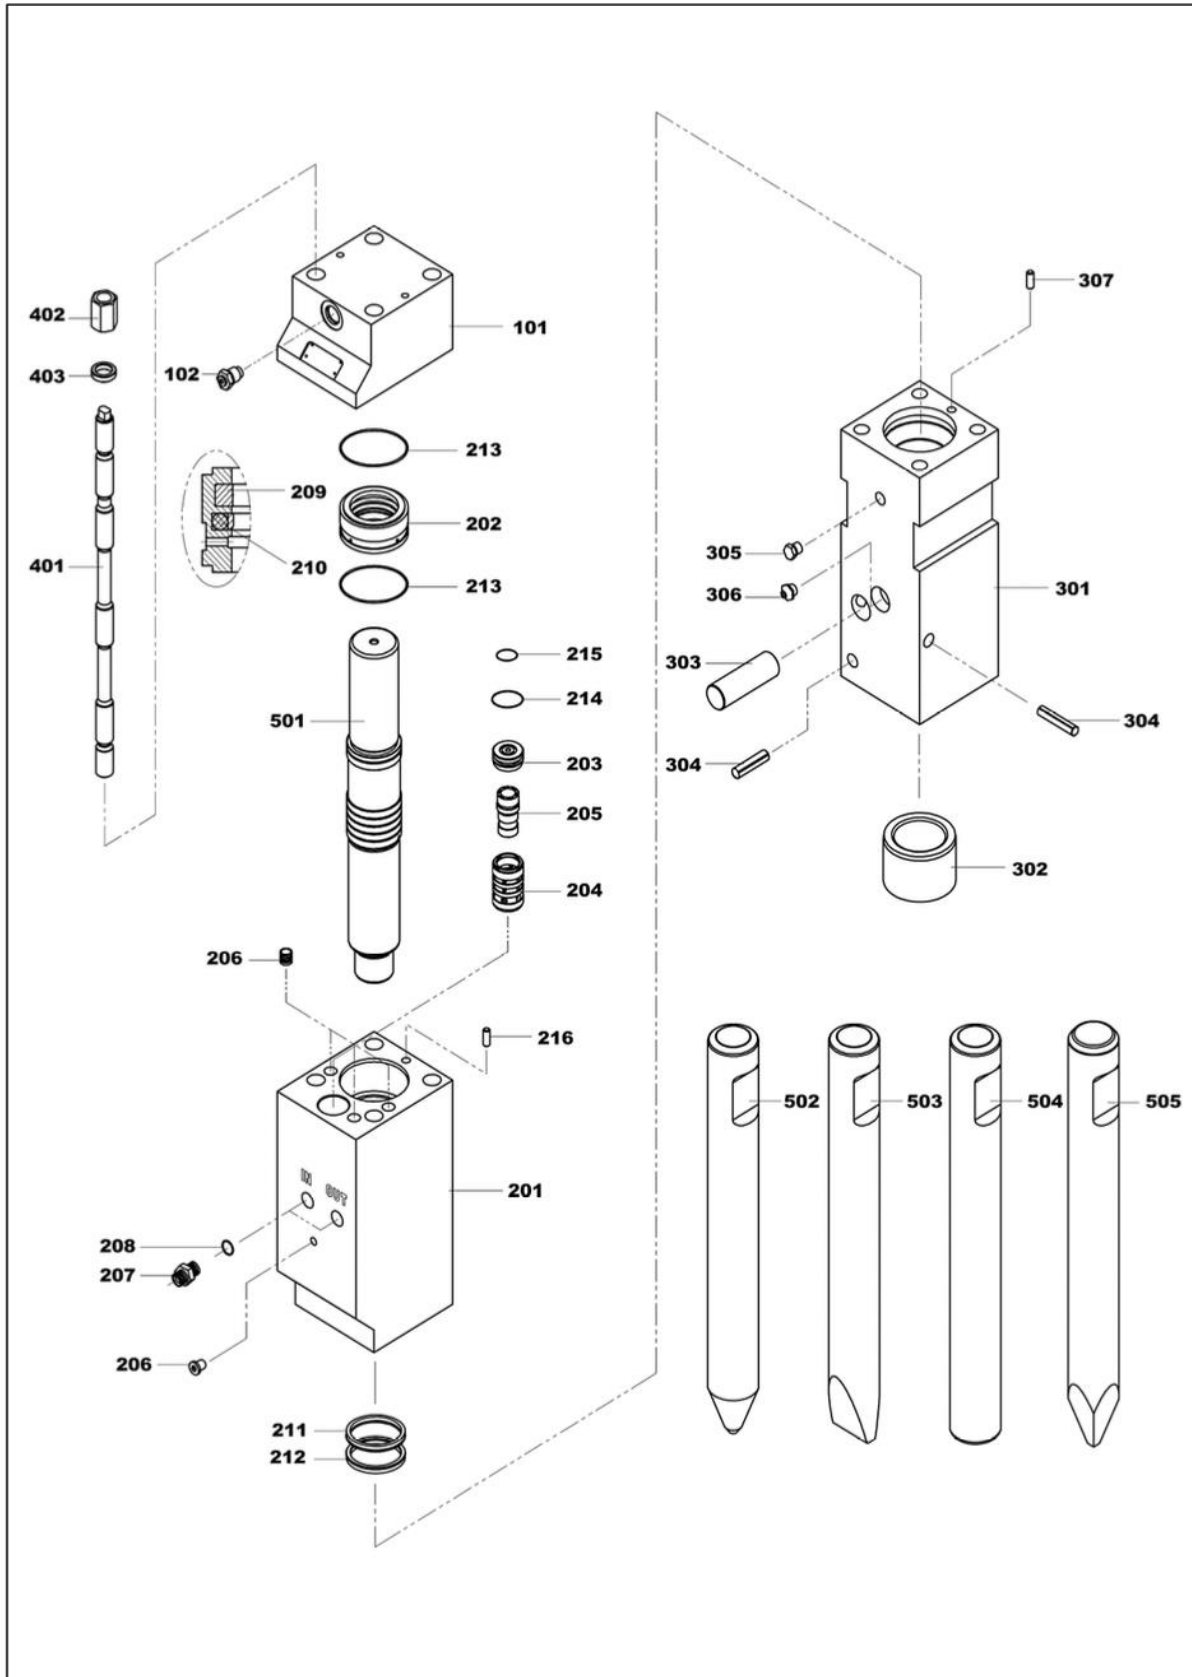

VULCAN
ATTACHMENTS

Hydraulic Breaker

Vulcan V4GS

PARTS MANUAL

7. Parts List

7.1 V4GS Housing

V4GS Housing Parts List

No.	Part No.	Part Name	Q'ty	Note
	A0400000	HOUSING TOTAL ASS'Y	1	
101	A0402000	HOUSING W.A.	1	
102	A0402030	TOP PLATE	1	
103	A0402130	BASE BUFFER	1	
104	A0602150	TOP BUFFER	1	
105	A0402100	WEARING PLATE	1	
106	A0402110	WEARING PLATE	1	
107	A0402120	WEARING PLATE	2	
108	A0302140	WEARING PLATE	3	
109	A0602180	FRONT RUBBER	1	
110	A0602190	SIDE RUBBER	2	
111	HB1825080	HEX. BOLT	8	
112	PW180000	PLAIN WASHER	16	
113	SW180000	SPRING WASHER	8	
114	NN182500	NYLON LOCK NUT	8	

7.2 V4GS Hammer Assembly

V4GS Hammer Assembly Parts List

No.	Part No.	Part Name	Q'ty	Note
	A0406000	HAMMER TOTAL ASS'Y	1	
	A0406510	BACK HEAD SUB ASS'Y	1	
101	A0406010	BACK HEAD	1	
102	A3006590	GAS CHARGING V/V ASS'Y	1	
	A0406520	CYLINDER SUB ASS'Y	1	
201	A0406230	CYLINDER	1	
202	A0406040	SEAL HOUSING	1	
203	A0406090	VALVE PLUG	1	
204	A0406220	OPER. VALVE GUIDE	1	
205	A0406080	OPER. VALVE SPOOL	1	
206	B4006450	SOCKET PLUG	4	
207	A0206180	ADAPTER	2	
208	A0207070	O-RING	2	
209	A0407020	GAS SEAL	1	
210	A0407030	STEP SEAL	1	
211	A0407040	U-PACKUNG	1	
212	A0407050	WIPER	1	
213	B4007240	O-RING	2	
214	A0407060	O-RING	1	
215	B4007310	O-RING	1	
216	B4006370	GUIDE PIN	1	
	A0406530	FRONT HEAD SUB ASS'Y	1	
301	A0406050	FRONT HEAD	1	
302	A0406060	TOOL BUSHING	1	
303	A0406130	TOOL PIN	1	
304	SP160080	SPRING PIN	2	
305	B4006910	SOCKET PLUG	1	
306	B4006560	GREASE NIPPLE	1	
307	B4006370	GUIDE PIN	1	

No.	Part No.	Part Name	Q'ty	Note
	A0406100K	SIDE ROD SUB ASS'Y	4	
401	A0406100	SIDE ROD	4	
402	A0406110	SIDE ROD NUT	4	
403	A0406120	SIDE ROD WASHER	4	
501	A0406030	PISTON	1	
502	A0406140	TOOL – CONE	1	OPTION
503	A0406150	TOOL – CHISEL	1	OPTION
504	A0406160	TOOL – BLUNT	1	OPTION
505	A0406300	TOOL – MOIL	1	OPTION