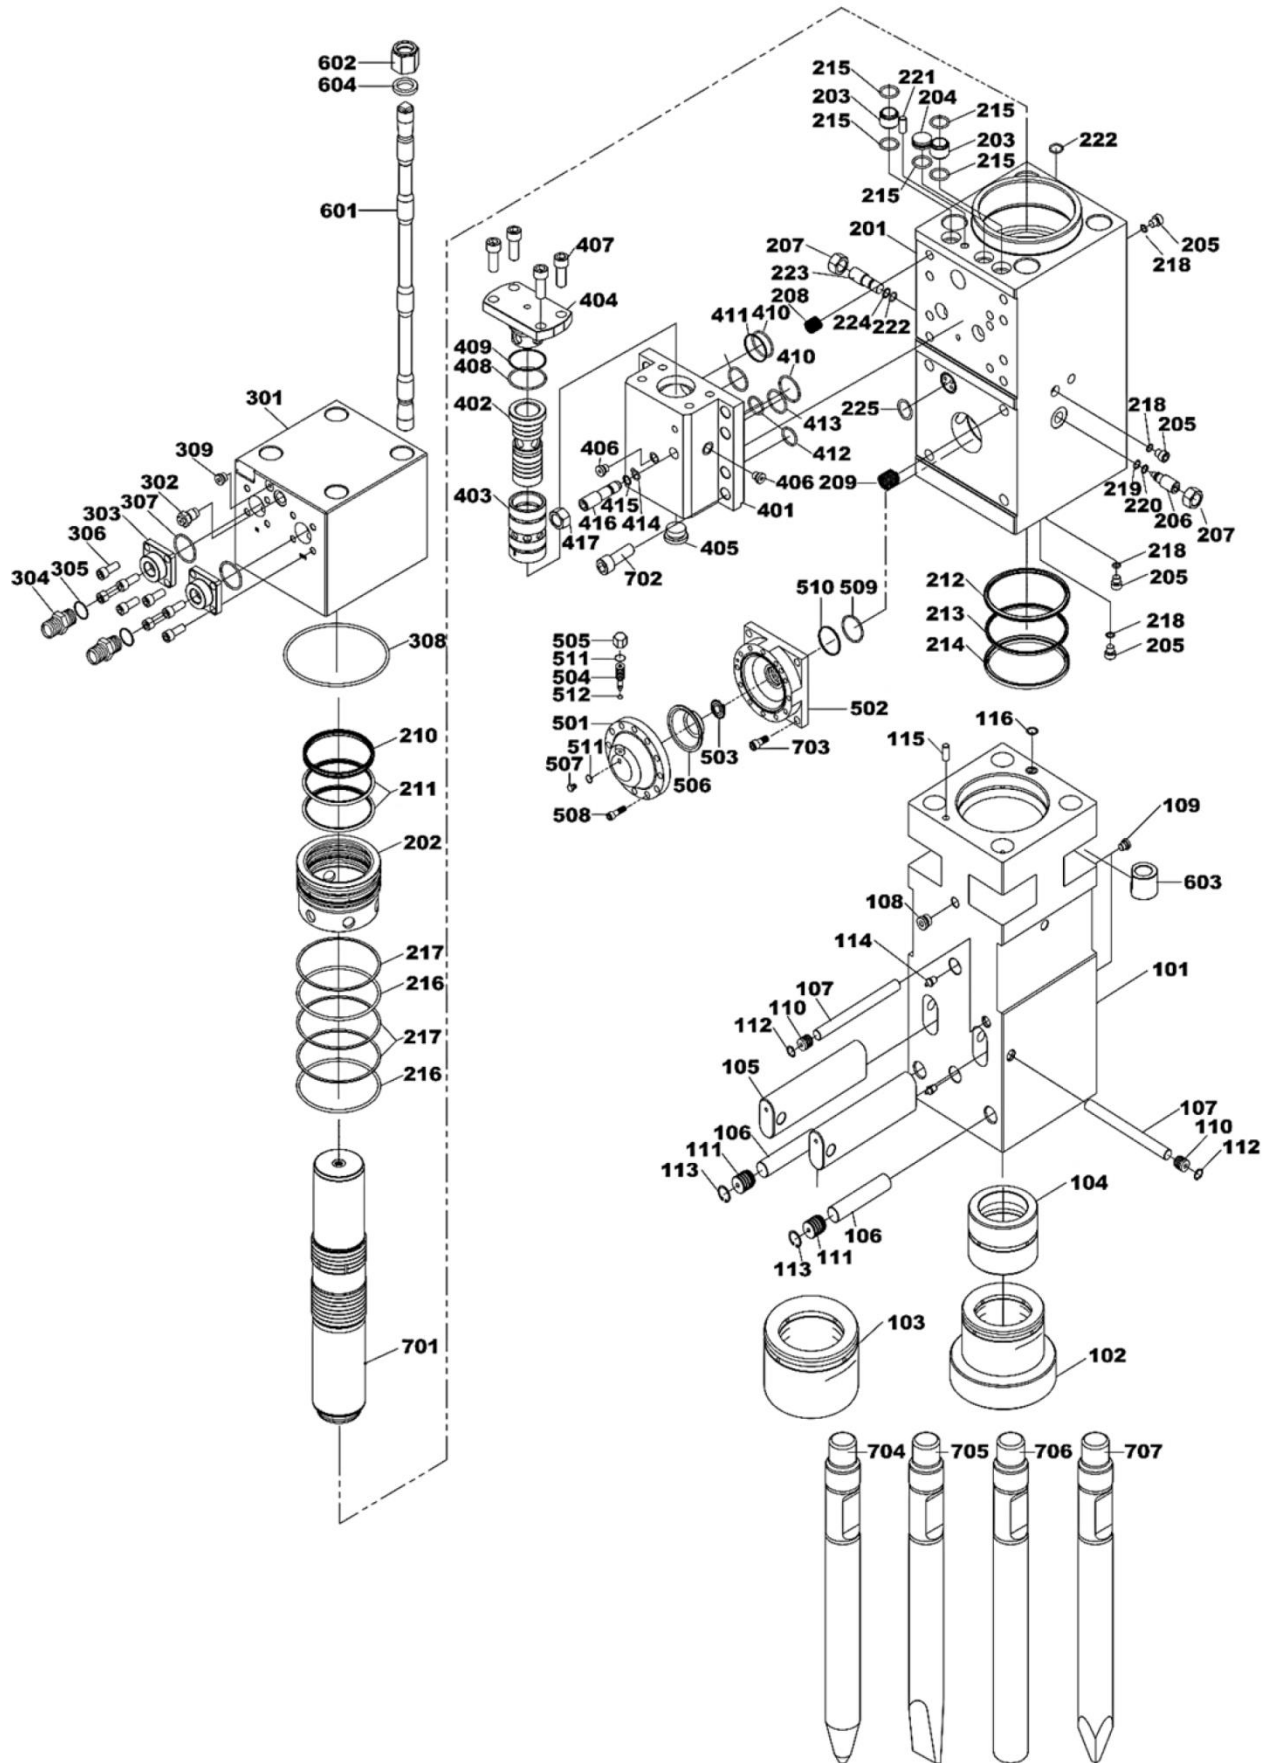

V22GS Hammer Assembly

V22GS Hammer Assembly Parts List

No.	Part No.	Part Name	Qty	Note
	A2036000	Hammer Assembly	1	
	A2036040	Front Head Assembly	1	
101	A3036050	Front Head	1	
102	A2106090	Open Tool Bushing	1	
103	A2036090	Box Tool Bushing	1	
104	A2036120	Upper Bushing		
105	A2036080	Tool Pin		
106	A2006220	Lower Bushing Pin		
107	A2006230	Bushing Pin		
108	B4006530	Socket Plug	1	
109	B4006450	Socket Plug	1	
110	B1306460	Rubber Plug	2	
111	B3006580	Rubber Plug	2	
112	B1006440	Snap Ring	2	
113	B3006570	Snap Ring	2	
114	B4006560	Grease Nipple	1	
115	A2006360	Guide Pin	1	
116	A2507380	O-Ring	1	
	A2036020	Cylinder Assembly	1	
201	A2036030	Cylinder	1	
202	A2006040	Seal Housing	1	
203	A2006250	Connection Bush	2	
204	A2506260	Plug Bush	1	
205	A2006450	Socket Plug	4	
206	A3006330	Adjust Bolt 2	1	
207	A3006320	Adjust Nut	2	
208	A3006380	Heli Coil	4	
209	A3006390	Heli Coil	8	
210	A2007010	Gas Seal	1