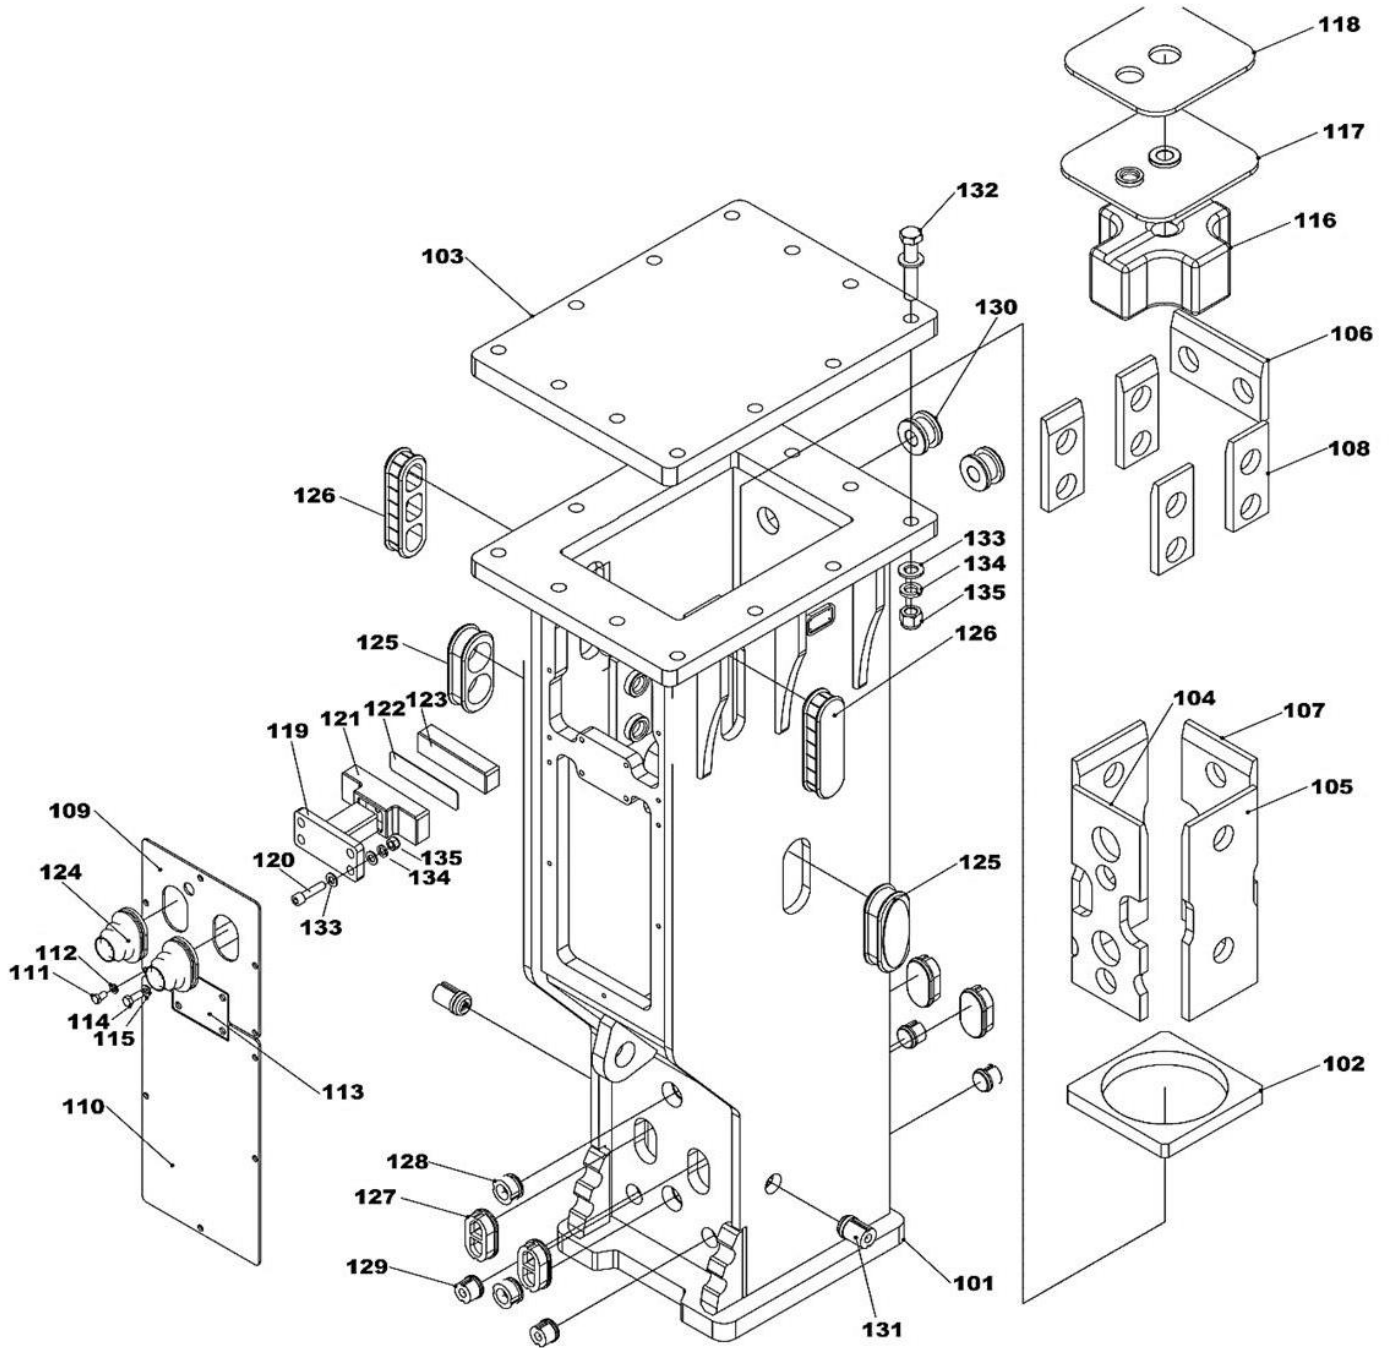

VULCAN
ATTACHMENTS

Hydraulic Breaker

Vulcan V22GS

PARTS MANUAL

Parts List

V22GS Housing

V22GS Housing Parts List

No.	Part No.	Part Name	Q'ty	Note
	A2032010	Housing T.A.	1	
101	A2032020	Box Housing Assembly	1	
102	A2000190	Base Buffer	1	
103	A2002010	Top Plate	1	
104	A2032110	Wearing Plate	1	
105	A2032120	Wearing Plate	2	
106	A2002020	Wearing Plate	1	
107	A2002040	Wearing Plate	1	
108	A2502360	Wearing Plate	4	
109	A2002910	Cover Plate 1	1	
110	A2002920	Cover Plate 2	1	
111	HB101520	Hex Bolt	10	
112	SW100000	Spring Washer	10	
113	A3003690	Cover Plate 3	1	
114	HB1217530	Hex Bolt	4	
115	SW120000	Spring Washer	4	
116	A2000180	Top Buffer	1	
117	A2002370	Top Plate Assembly	1	
118	A2002380	Top Wearing Plate	1	
119	A2203750	Block W.A.	1	
120	HB2430100	Socket Bolt	4	
121	A2203770	Buffer Block	1	
122	A2203780	Shim Plate	1	
123	A2203790	Side Buffer	1	
124	A2000210	Rubber (In, Out)	2	
125	A2000220	Rubber Plug	2	
126	A2202620	Rubber Plug	2	
127	B1800110	Rubber Plug	4	
128	B3200040	Grease Rubber	2	
129	B4000130	Rubber Plug	4	

No.	Part No.	Part Name	Q'ty	Note
130	B400W270	Rubber Plug	2	
131	B6000130	Rubber Plug	2	
132	HB2430130	Hex Bolt	12	
133	PW240000	Plain Washer	32	
134	SW240000	Spring Washer	16	
135	NN24300o	Nylon Lock Nut	16	