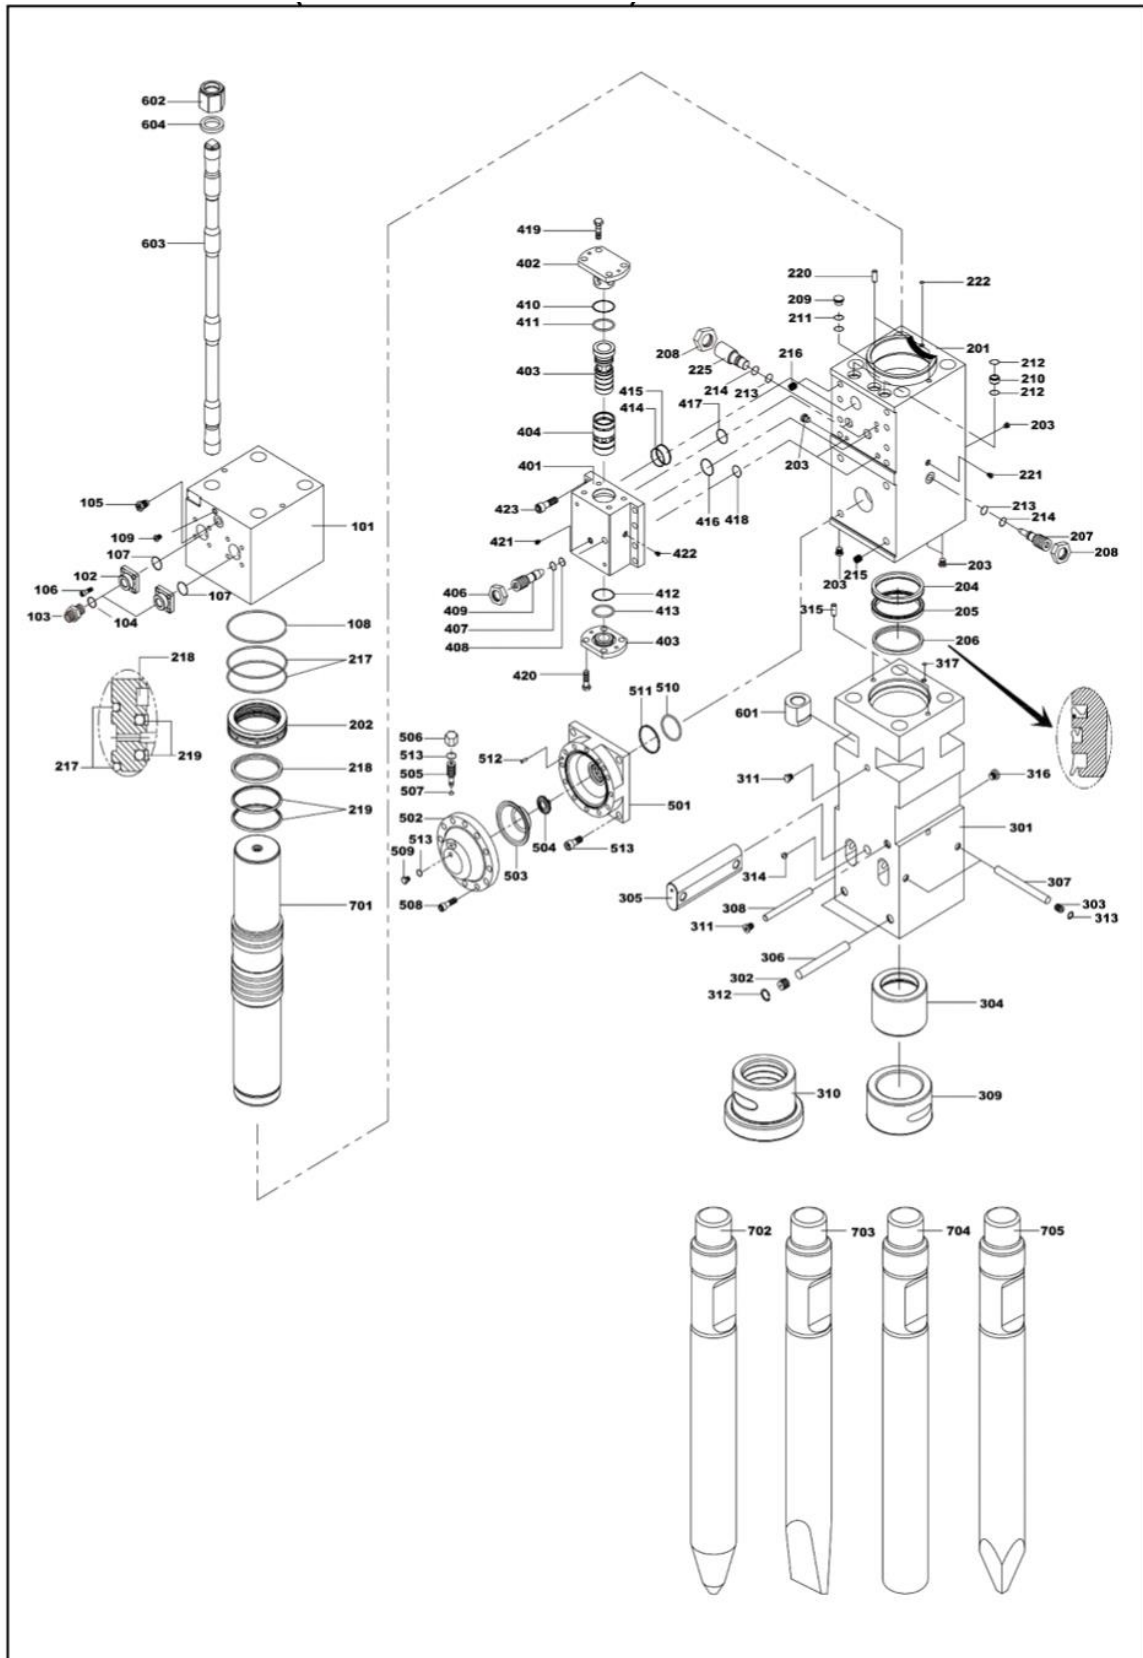

V40GS Hammer Assembly

V40GS Hammer Assembly (Auto Shut Off) Parts List

No.	Part No.	Part Name	Q'ty	Note
	A300671B	Total Hammer Assembly	1	
	A3006730	Back Head Sub Assembly	1	
101	A3006490	Back Head	1	
102	A3006520	Flange	2	
103	A3006320	Adapter	2	
104	A3006550	O-Ring	2	
105	A3006590	Gas Charging Valve Assembly	1	
106	SB1415035	Socket Bolt	8	
107	B6007330	O-Ring	2	
108	A3007010	O-Ring	1	
109	B4006910	Socket Plug	1	
	A300672B	Cylinder Sub Assembly	1	
201	A3006940	Cylinder	1	
202	A3006040	Seal Housing	1	
203	B4006910	Socket Plug	5	
204	A3007240	Buffer Ring	1	
205	A3007220	U-Packing	1	
206	A3007230	Wiper	1	
207	A3006330	Adjust Bolt 2	1	
208	A3006320	Adjust Nut	2	
209	A3006260	Bushing Plug	1	
210	A3006250	Connection Bushing	2	
211	A3007140	O-Ring	2	
212	A3007270	Quad Ring	4	
213	A3007170	O-Ring	2	
214	A3007180	Backup Ring	2	
215	A3006380	Heli Coil	4	
216	A3006390	Heli Coil	8	
217	A3007010	O-Ring	2	
218	A3007020	Gas Seal	1	
219	A3007030	Step Seal	2