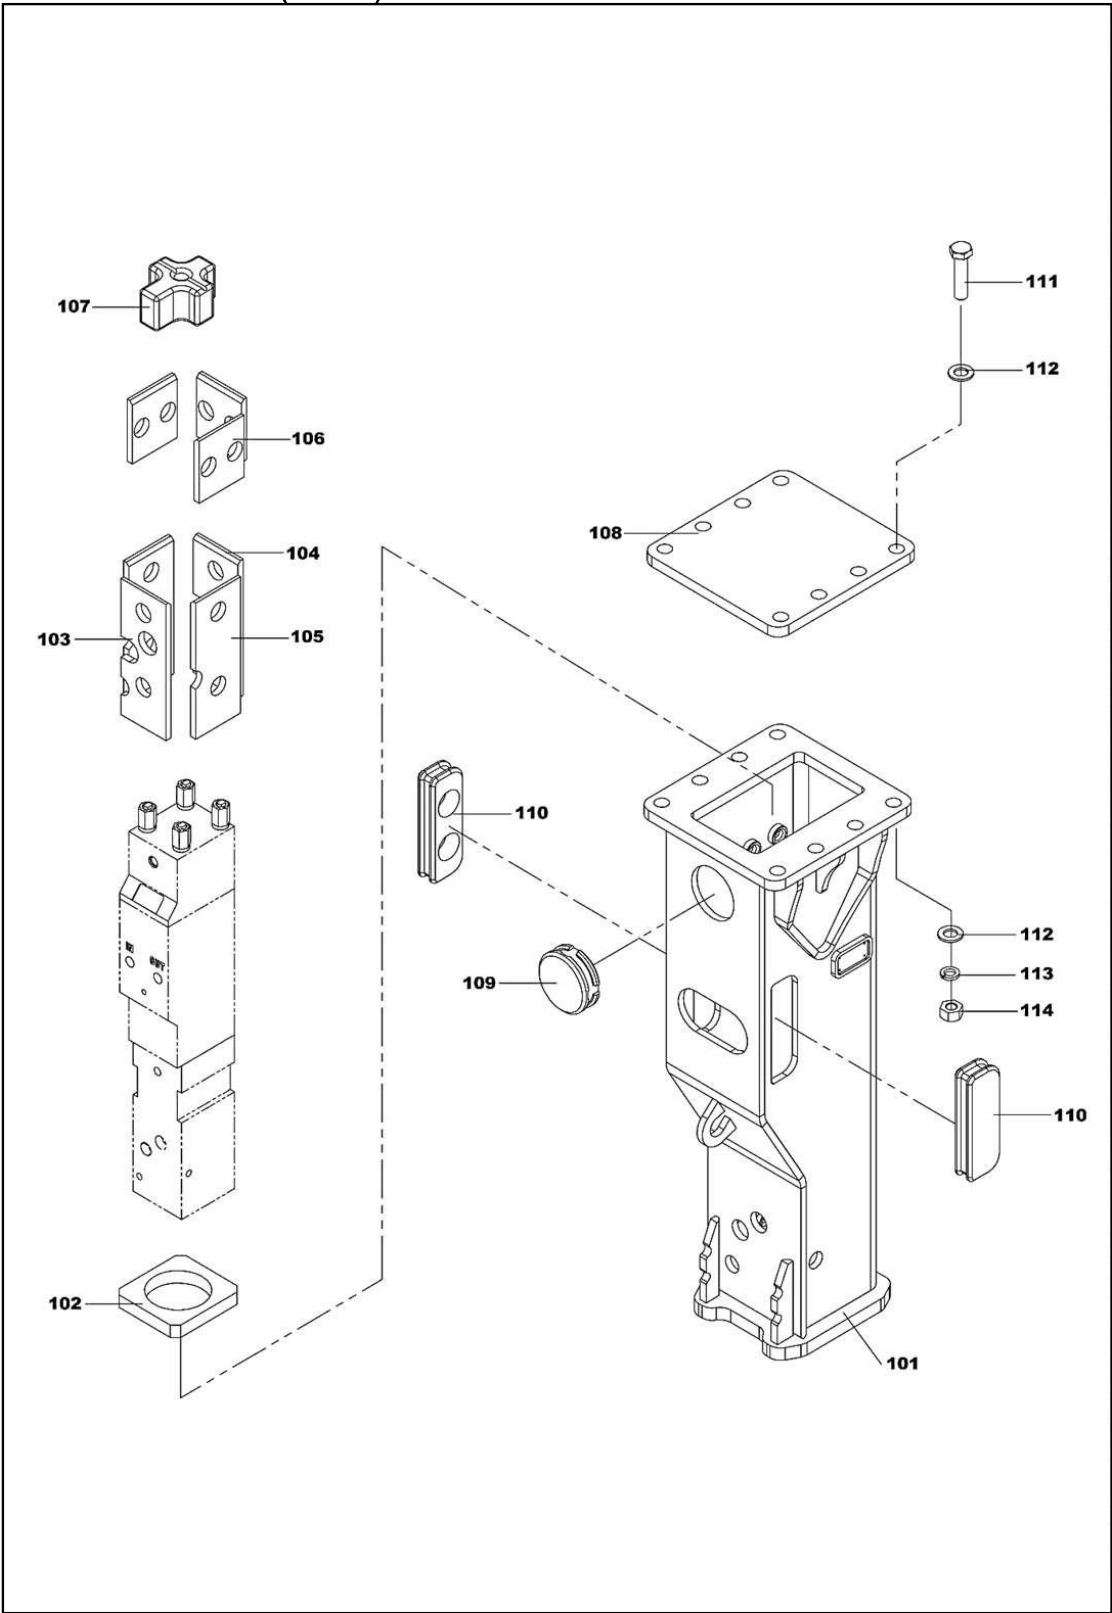

VULCAN
ATTACHMENTS

Hydraulic Breaker

Vulcan V3GS

PARTS MANUAL

Parts List

V3GS Housing

V3GS Housing Parts List

No.	Part No.	Part Name	Q'ty	Note
	A0302000	HOUSING TOTAL ASS'Y	1	
101	A0302900	HOUSING W.A.	1	
102	A0302150	BASE BUFFER	1	
103	A0302100	WEARING PLATE	1	
104	A0302110	WEARING PLATE	1	
105	A0302120	WEARING PLATE	2	
106	A0302140	WEARING PLATE	3	
107	A0302160	TOP BUFFER	1	
108	A0302030	TOP PLATE	1	
109	A0602180	FRONT RUBBER	1	
110	A0602190	SIDE RUBBER	2	
111	HB1825070	HEX.BOLT	8	
112	PW180000	PLAIN WASHER	16	
113	SW180000	SPRING WASHER	8	
114	NN182500	NYLON NUT	8	

V3GS Hammer Assembly

V3GS Hammer Assembly Parts List

No.	Part No.	Part Name	Q'ty	Note
	A3006000	HAMMER TOTAL ASS'Y	1	
	A0306510	BACK HEAD SUB ASS'Y	1	
101	A0306010	BACK HEAD	1	
102	A0306590	GAS CHARGING V/V ASS'Y	1	
103	A2507310	O-RING	1	
	A0306520	CYLINDER SUB ASS'Y	1	
201	A0306020	CYLINDER	1	
202	A0306040	SEAL HOUSING	1	
203	A0306090	VALVE PLUG	1	
204	A0306070	OPER. VALVE GUIDE	1	
205	A0306080	OPER. VALVE SPOOL	1	
206	B4006450	SOCKET PLUG	4	
207	A0206180	ADAPTER	2	
208	A0207070	O-RING	2	
209	A0307020	GAS SEAL	1	
210	A0307030	U-PACKUNG	2	
211	A0307040	U-PACKUNG	1	
212	A0307050	WIPER	1	
213	A2507310	O-RING	2	
214	A0307060	O-RING	1	
215	A0307070	O-RING	1	
216	B4006370	GUIDE PIN	1	
	A0306530	FRONT HEAD SUB ASS'Y	1	
301	A0306050	FRONT HEAD	1	
302	A0306060	TOOL BUSHING	1	
303	A0306130	TOOL PIN	1	
304	SP120080	SPRING PIN	2	
305	B4006910	SOCKET PLUG	1	
306	B4006560	GREASE NIPPLE	1	

No.	Part No.	Part Name	Q'ty	Note
307	B4006370	GUIDE PIN	1	
	A0306100K	SIDE RID SUB ASS'Y	4	
401	A0306100	SIDE ROD	4	
402	A0406110	SIDE ROD NUT	4	
403	A0406120	SIDE ROD WASHER	4	
501	A0306030	PISTON	1	
502	A0306140	TOOL – CONE	1	OPTION
503	A0306150	TOOL – CHISEL	1	OPTION
504	A0306160	TOOL – BLUNT	1	OPTION
505	A0306300	TOOL – MOIL	1	OPTION