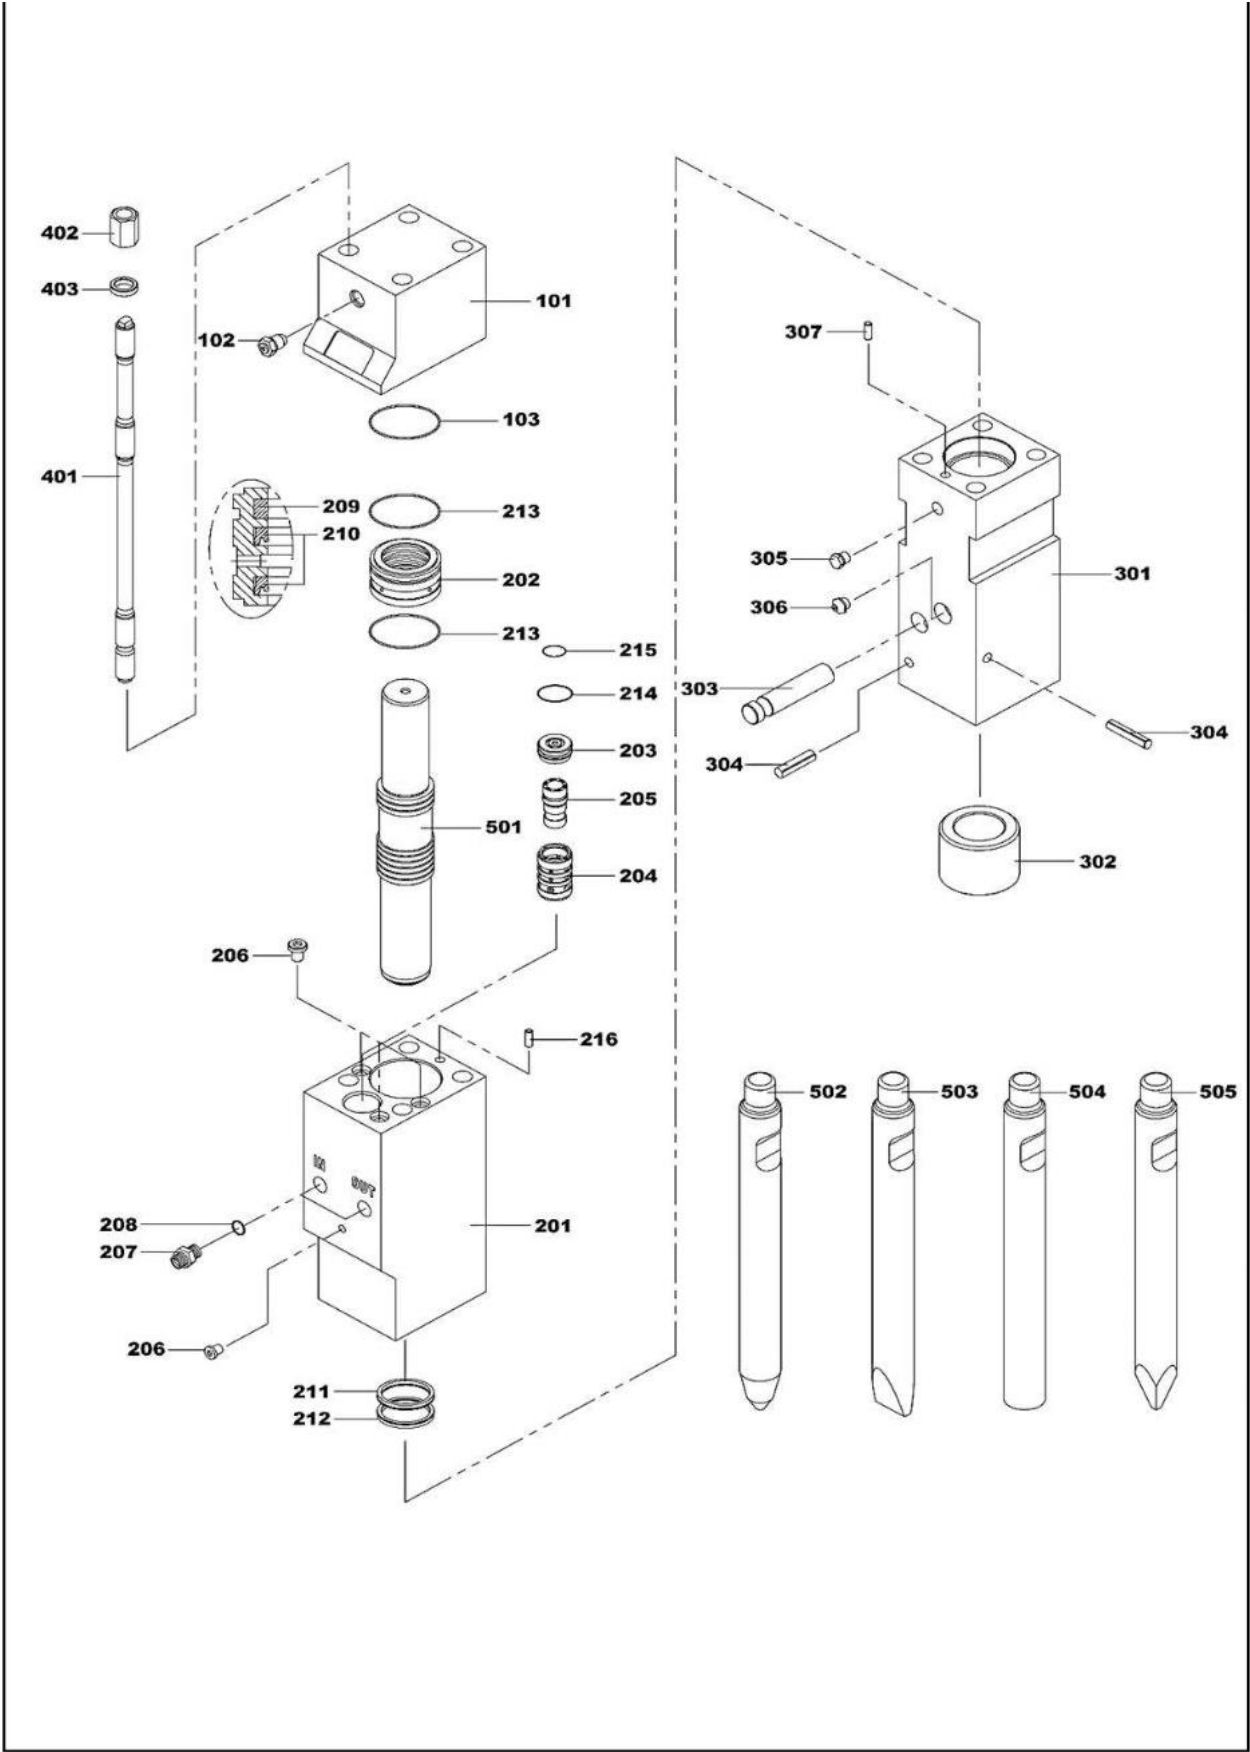

VULCAN
ATTACHMENTS

Hydraulic Breaker

Vulcan V3GS

PARTS MANUAL

Parts List

V3GS Housing

V3GS Housing Parts List

No.	Part No.	Part Name	Q'ty	Note
	A0302000	HOUSING TOTAL ASS'Y	1	
101	A0302900	HOUSING W.A.	1	
102	A0302150	BASE BUFFER	1	
103	A0302100	WEARING PLATE	1	
104	A0302110	WEARING PLATE	1	
105	A0302120	WEARING PLATE	2	
106	A0302140	WEARING PLATE	3	
107	A0302160	TOP BUFFER	1	
108	A0302030	TOP PLATE	1	
109	A0602180	FRONT RUBBER	1	
110	A0602190	SIDE RUBBER	2	
111	HB1825070	HEX.BOLT	8	
112	PW180000	PLAIN WASHER	16	
113	SW180000	SPRING WASHER	8	
114	NN182500	NYLON NUT	8	

V3GS Hammer Assembly

V3GS Hammer Assembly Parts List

No.	Part No.	Part Name	Q'ty	Note
	A3006000	HAMMER TOTAL ASS'Y	1	
	A0306510	BACK HEAD SUB ASS'Y	1	
101	A0306010	BACK HEAD	1	
102	A0306590	GAS CHARGING V/V ASS'Y	1	
103	A2507310	O-RING	1	
	A0306520	CYLINDER SUB ASS'Y	1	
201	A0306020	CYLINDER	1	
202	A0306040	SEAL HOUSING	1	
203	A0306090	VALVE PLUG	1	
204	A0306070	OPER. VALVE GUIDE	1	
205	A0306080	OPER. VALVE SPOOL	1	
206	B4006450	SOCKET PLUG	4	
207	A0206180	ADAPTER	2	
208	A0207070	O-RING	2	
209	A0307020	GAS SEAL	1	
210	A0307030	U-PACKUNG	2	
211	A0307040	U-PACKUNG	1	
212	A0307050	WIPER	1	
213	A2507310	O-RING	2	
214	A0307060	O-RING	1	
215	A0307070	O-RING	1	
216	B4006370	GUIDE PIN	1	
	A0306530	FRONT HEAD SUB ASS'Y	1	
301	A0306050	FRONT HEAD	1	
302	A0306060	TOOL BUSHING	1	
303	A0306130	TOOL PIN	1	
304	SP120080	SPRING PIN	2	
305	B4006910	SOCKET PLUG	1	
306	B4006560	GREASE NIPPLE	1	

No.	Part No.	Part Name	Q'ty	Note
307	B4006370	GUIDE PIN	1	
	A0306100K	SIDE RID SUB ASS'Y	4	
401	A0306100	SIDE ROD	4	
402	A0406110	SIDE ROD NUT	4	
403	A0406120	SIDE ROD WASHER	4	
501	A0306030	PISTON	1	
502	A0306140	TOOL – CONE	1	OPTION
503	A0306150	TOOL – CHISEL	1	OPTION
504	A0306160	TOOL – BLUNT	1	OPTION
505	A0306300	TOOL – MOIL	1	OPTION