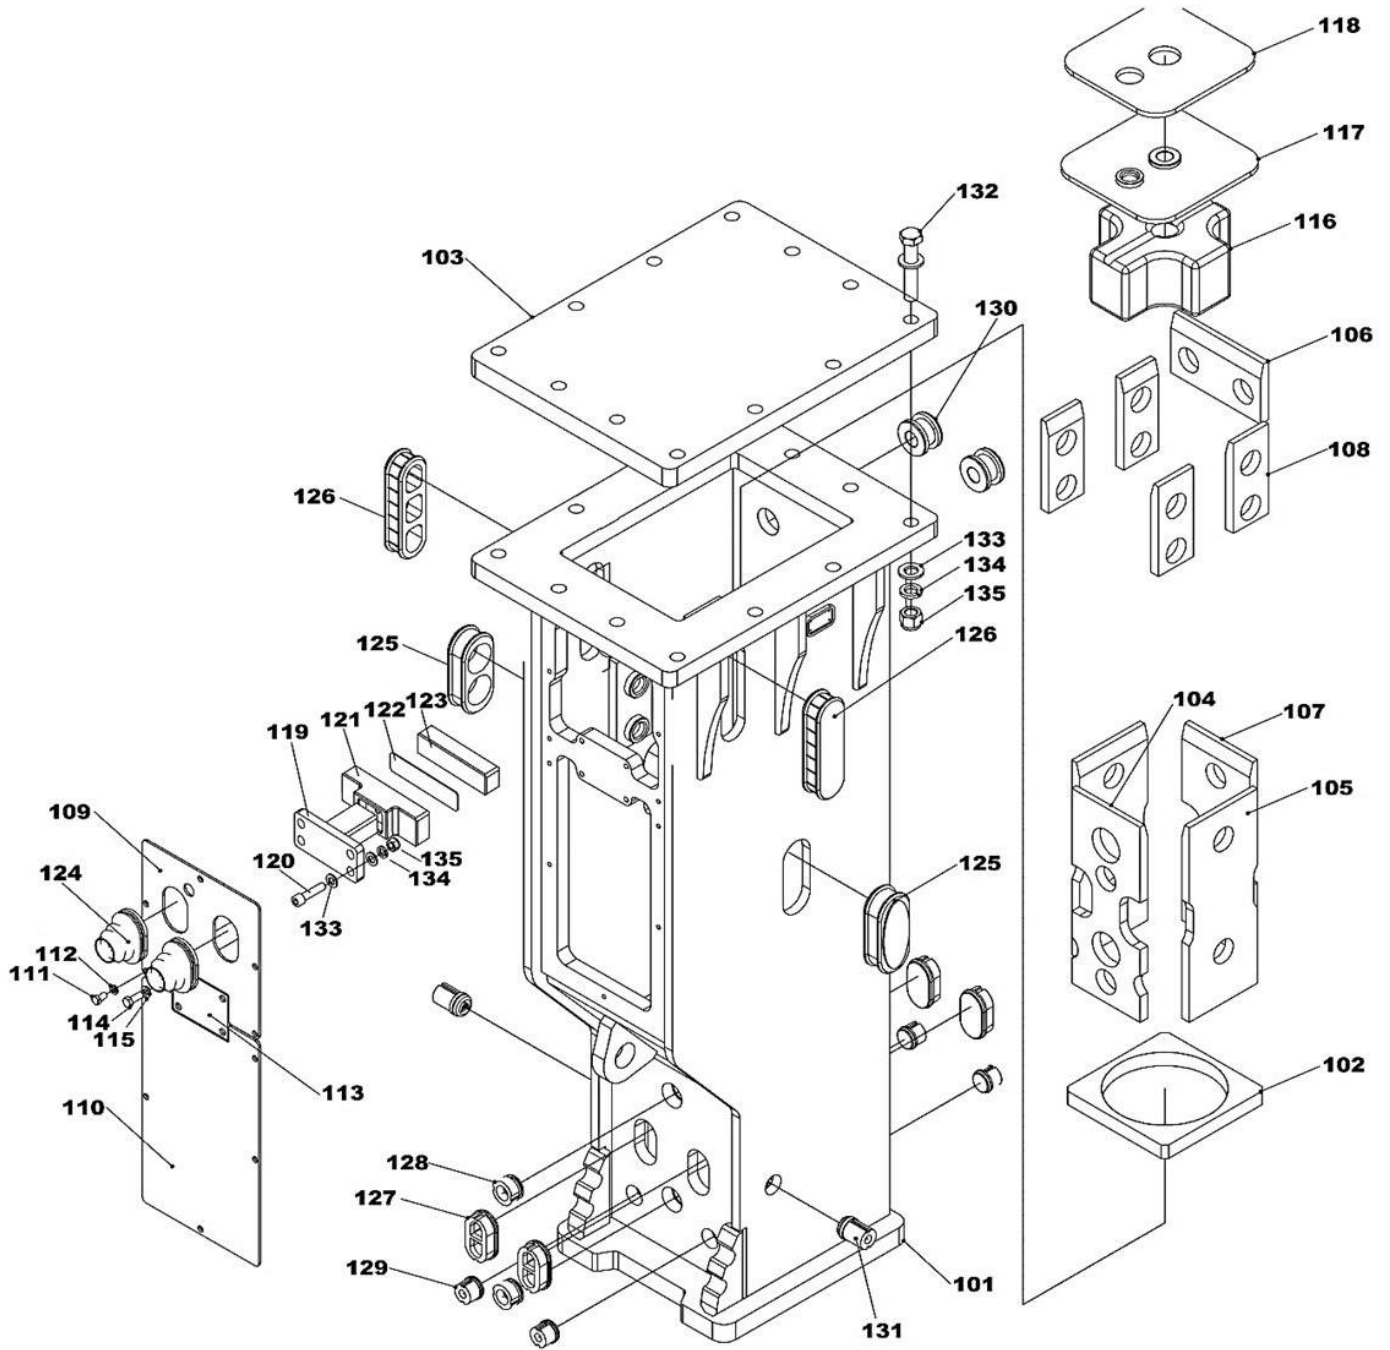

VULCAN
ATTACHMENTS

Hydraulic Breaker

Vulcan V22GS

PARTS MANUAL

Parts List

V22GS Housing

V22GS Housing Parts List

No.	Part No.	Part Name	Q'ty	Note
	A2032010	Housing T.A.	1	
101	A2032020	Box Housing Assembly	1	
102	A2000190	Base Buffer	1	
103	A2002010	Top Plate	1	
104	A2032110	Wearing Plate	1	
105	A2032120	Wearing Plate	2	
106	A2002020	Wearing Plate	1	
107	A2002040	Wearing Plate	1	
108	A2502360	Wearing Plate	4	
109	A2002910	Cover Plate 1	1	
110	A2002920	Cover Plate 2	1	
111	HB101520	Hex Bolt	10	
112	SW100000	Spring Washer	10	
113	A3003690	Cover Plate 3	1	
114	HB1217530	Hex Bolt	4	
115	SW120000	Spring Washer	4	
116	A2000180	Top Buffer	1	
117	A2002370	Top Plate Assembly	1	
118	A2002380	Top Wearing Plate	1	
119	A2203750	Block W.A.	1	
120	HB2430100	Socket Bolt	4	
121	A2203770	Buffer Block	1	
122	A2203780	Shim Plate	1	
123	A2203790	Side Buffer	1	
124	A2000210	Rubber (In, Out)	2	
125	A2000220	Rubber Plug	2	
126	A2202620	Rubber Plug	2	
127	B1800110	Rubber Plug	4	
128	B3200040	Grease Rubber	2	
129	B4000130	Rubber Plug	4	

No.	Part No.	Part Name	Q'ty	Note
130	B400W270	Rubber Plug	2	
131	B6000130	Rubber Plug	2	
132	HB2430130	Hex Bolt	12	
133	PW240000	Plain Washer	32	
134	SW240000	Spring Washer	16	
135	NN243000	Nylon Lock Nut	16	