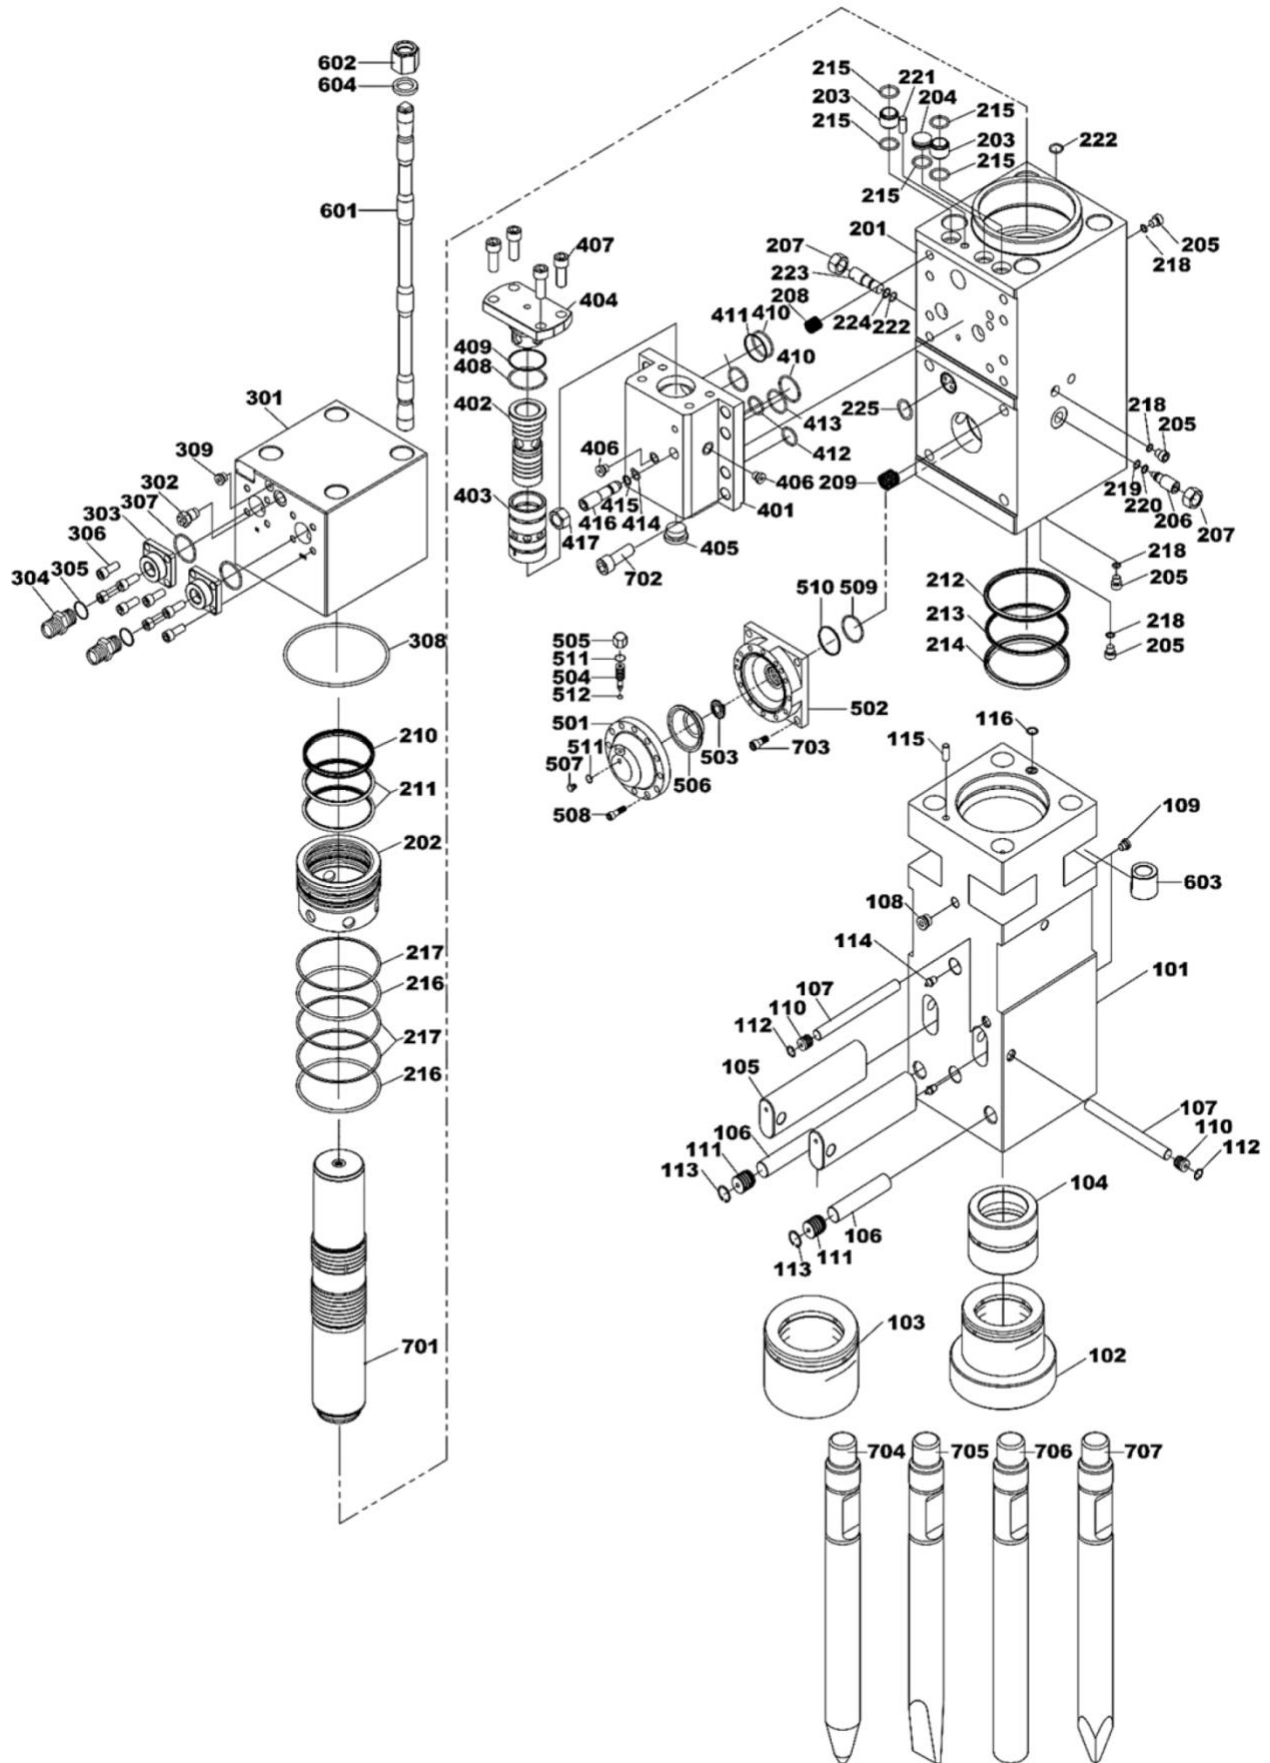

V22GS Hammer Assembly

V22GS Hammer Assembly Parts List

No.	Part No.	Part Name	Qty	Note
	A2036000	Hammer Assembly	1	
	A2036040	Front Head Assembly	1	
101	A3036050	Front Head	1	
102	A2106090	Open Tool Bushing	1	
103	A2036090	Box Tool Bushing	1	
104	A2036120	Upper Bushing		
105	A2036080	Tool Pin		
106	A2006220	Lower Bushing Pin		
107	A2006230	Bushing Pin		
108	B4006530	Socket Plug	1	
109	B4006450	Socket Plug	1	
110	B1306460	Rubber Plug	2	
111	B3006580	Rubber Plug	2	
112	B1006440	Snap Ring	2	
113	B3006570	Snap Ring	2	
114	B4006560	Grease Nipple	1	
115	A2006360	Guide Pin	1	
116	A2507380	O-Ring	1	
	A2036020	Cylinder Assembly	1	
201	A2036030	Cylinder	1	
202	A2006040	Seal Housing	1	
203	A2006250	Connection Bush	2	
204	A2006260	Plug Bush	1	
205	A2006450	Socket Plug	4	
206	A3006330	Adjust Bolt 2	1	
207	A3006320	Adjust Nut	2	
208	A3006380	Heli Coil	4	
209	A3006390	Heli Coil	8	
210	A2007010	Gas Seal	1